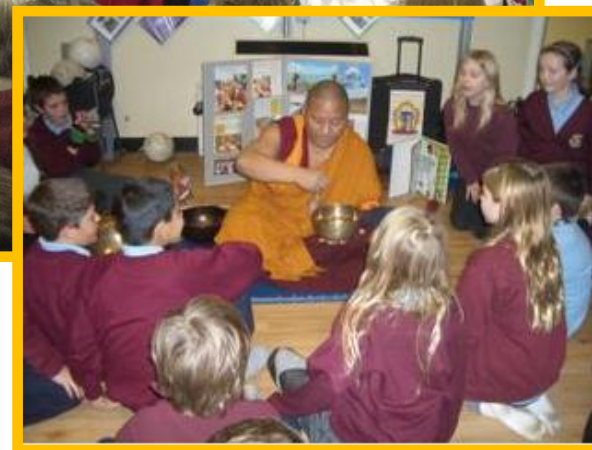

Bike it! Crew lead an assembly.

Bike It!

Community Links

Cysylltiadau Cymunedol

Culture Club explores cultural diversity and here Lama Lob Sang, a Buddhist Monk leads an assembly for the children.

Lama Lob Sang!